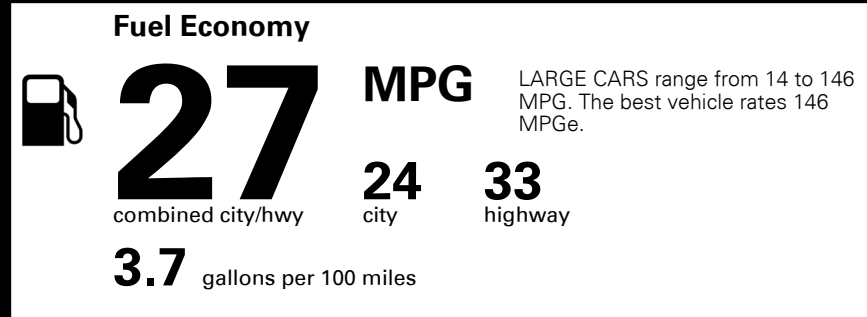

\$ 30,670.00

INLAND FREIGHT AND HANDLING

\$ 1,175.00

TOTAL MANUFACTURER'S SUGGESTED RETAIL PRICE ▶

\$ 31,845.00

TOTAL ADDITIONAL WEIGHT: 7.3

*Additional terms and conditions apply.
 **Kia Connect may be currently unavailable for some Model Year 2022 and newer vehicles sold or purchased in Massachusetts; please see owners.kia.com for more information.
 NOTE: When you purchase this vehicle, Kia America, Inc. collects personal information you provide to the dealership. For information on our collection and use of personal information and your rights, please see our Privacy Policy on www.kia.com.

EPA DOT Fuel Economy and Environment

Gasoline Vehicle

You spend \$750 more in fuel costs over 5 years
 compared to the average new vehicle.

Annual fuel cost \$1,850

Actual results will vary for many reasons, including driving conditions and how you drive and maintain your vehicle. The average new vehicle gets 29 MPG and costs \$8,500 to fuel over 5 years. Cost estimates are based on 15,000 miles per year at \$ 3.30 per gallon. MPGe is miles per gasoline gallon equivalent. Vehicle emissions are a significant cause of climate change and smog.