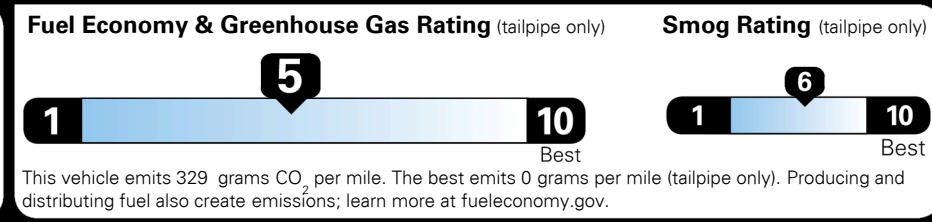

Actual results will vary for many reasons, including driving conditions and how you drive and maintain your vehicle. The average new vehicle gets 29 MPG and costs $8,500 to fuel over 5 years. Cost estimates are based on 15,000 miles per year at $ 3.30 per gallon. MPGe is miles per gasoline gallon equivalent. Vehicle emissions are a significant cause of climate change and smog.

fueleconomy.gov

Calculate personalized estimates and compare vehicles