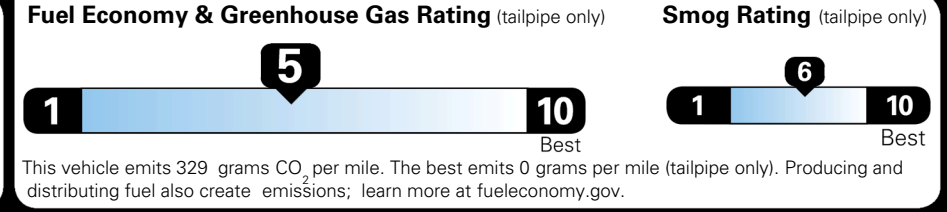

EPA DOT Fuel Economy and Environment

Gasoline Vehicle

You spend \$750 more in fuel costs over 5 years
 compared to the average new vehicle.

Annual fuel cost \$1,850

Actual results will vary for many reasons, including driving conditions and how you drive and maintain your vehicle. The average new vehicle gets 29 MPG and costs \$8,500 to fuel over 5 years. Cost estimates are based on 15,000 miles per year at \$ 3.30 per gallon. MPGe is miles per gasoline gallon equivalent. Vehicle emissions are a significant cause of climate change and smog.