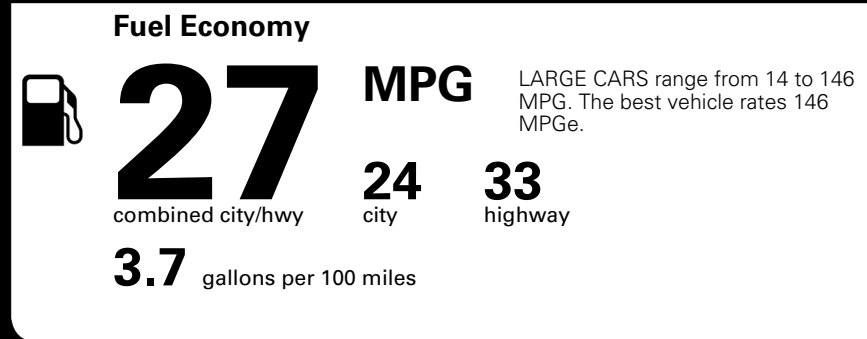

TOTAL MANUFACTURER'S SUGGESTED RETAIL PRICE ▶

\$ 34,525.00

TOTAL ADDITIONAL WEIGHT: 7.3

*Additional terms and conditions apply.
 **Kia Connect may be currently unavailable for some Model Year 2022 and newer vehicles sold or purchased in Massachusetts; please see owners.kia.com for more information.
 NOTE: When you purchase this vehicle, Kia America, Inc. collects personal information you provide to the dealership. For information on our collection and use of personal information and your rights, please see our Privacy Policy on www.kia.com.

EPA DOT Fuel Economy and Environment

Gasoline Vehicle

You spend \$750 more in fuel costs over 5 years
 compared to the average new vehicle.

Annual fuel cost \$1,850

Actual results will vary for many reasons, including driving conditions and how you drive and maintain your vehicle. The average new vehicle gets 29 MPG and costs \$8,500 to fuel over 5 years. Cost estimates are based on 15,000 miles per year at \$ 3.30 per gallon. MPGe is miles per gasoline gallon equivalent. Vehicle emissions are a significant cause of climate change and smog.