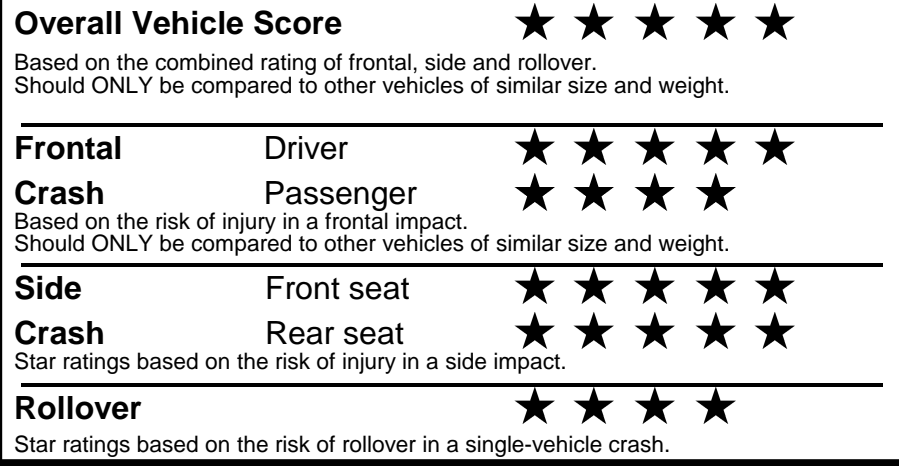

GOVERNMENT 5-STAR SAFETY RATINGS

PARTS CONTENT INFORMATION

FOR VEHICLES IN THIS CAR LINE U.S./CANADIAN PARTS CONTENT: 0 %

MAJOR SOURCES OF FOREIGN PARTS: KOREA: 90%

NOTE: PARTS CONTENT DOES NOT INCLUDE FINAL ASSEMBLY, DISTRIBUTION, OR OTHER NON-PARTS COSTS.

FOR THIS VEHICLE FINAL ASSEMBLY POINT: HWASUNG, KOREA

COUNTRY OF ORIGIN ENGINE (MOTOR): KOREA

TRANSMISSION: KOREA

Star ratings range from 1 to 5 stars (★★★★★) with 5 being the highest.
Source: National Highway Traffic Safety Administration (NHTSA).
www.safercar.gov or 1-888-327-4236

Manufacturer's suggested retail price includes Manufacturer's recommended pre-delivery service. License and title fees, state and local taxes and other dealer installed options and accessories are not included in the manufacturer's suggested retail price.