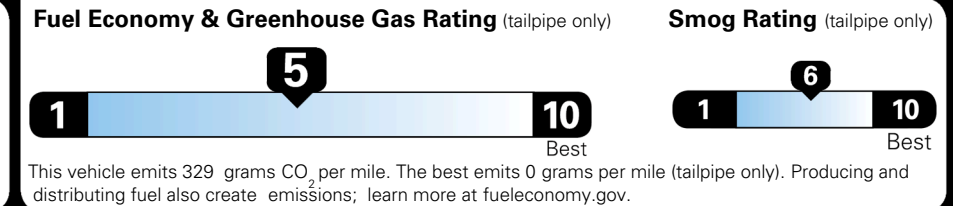

Actual results will vary for many reasons, including driving conditions and how you drive and maintain your vehicle. The average new vehicle gets 29 MPG and costs $8,500 to fuel over 5 years. Cost estimates are based on 15,000 miles per year at $ 3.30 per gallon. MPGe is miles per gasoline gallon equivalent. Vehicle emissions are a significant cause of climate change and smog.

fueleconomy.gov

Calculate personalized estimates and compare vehicles

GOVERNMENT 5-STAR SAFETY RATINGS

Overall Vehicle Score ★ ★ ★ ★ ★

Based on the combined rating of frontal, side and rollover.
Should ONLY be compared to other vehicles of similar size and weight.

Frontal Driver ★ ★ ★ ★ ★

Crash Passenger ★ ★ ★ ★ ★

Based on the risk of injury in a frontal impact.
Should ONLY be compared to other vehicles of similar size and weight.

Side Front seat ★ ★ ★ ★ ★

Crash Rear seat ★ ★ ★ ★ ★

Star ratings based on the risk of injury in a side impact.

Rollover ★ ★ ★ ★ ★

Star ratings based on the risk of rollover in a single-vehicle crash.

Star ratings range from 1 to 5 stars (★★★★★) with 5 being the highest.

Source: National Highway Traffic Safety Administration (NHTSA).

www.safercar.gov or 1-888-327-4236

Manufacturer's suggested retail price includes Manufacturer's recommended pre-delivery service. License and title fees, state and local taxes and other dealer installed options and accessories are not included in the manufacturer's suggested retail price.

PARTS CONTENT INFORMATION

FOR VEHICLES IN THIS CAR LINE U.S./CANADIAN
PARTS CONTENT: 0 %

MAJOR SOURCES OF FOREIGN PARTS:
KOREA: 90%

NOTE: PARTS CONTENT DOES NOT INCLUDE FINAL ASSEMBLY, DISTRIBUTION, OR OTHER NON-PARTS COSTS.

FOR THIS VEHICLE
FINAL ASSEMBLY POINT:
HWASUNG, KOREA

COUNTRY OF ORIGIN

ENGINE (MOTOR): KOREA

TRANSMISSION: KOREA