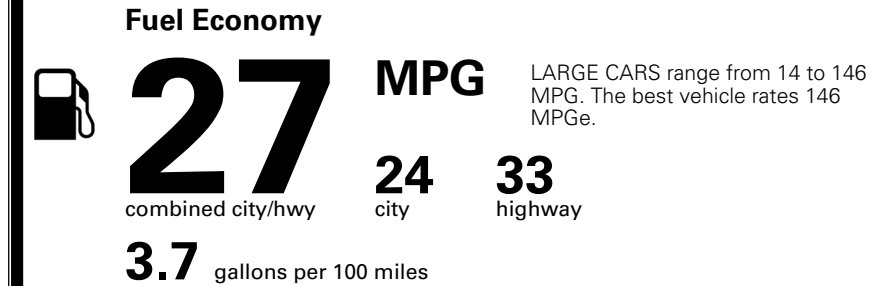

TOTAL MANUFACTURER'S SUGGESTED RETAIL PRICE ▶

\$ 34,725.00

TOTAL ADDITIONAL WEIGHT: 7.3

EPA DOT Fuel Economy and Environment

Gasoline Vehicle

You spend
\$750
 more in fuel costs
 over 5 years
 compared to the
 average new vehicle.