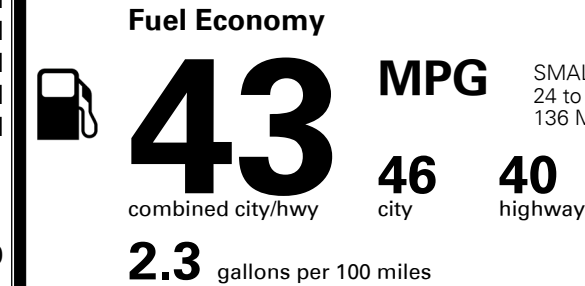

\$ 1,120.00

TOTAL MANUFACTURER'S SUGGESTED RETAIL PRICE ▶

\$ 32,045.00

TOTAL ADDITIONAL WEIGHT: 6.9

EPA DOT Fuel Economy and Environment

Gasoline Vehicle

SMALL STATION WAGONS range from 24 to 119 MPG. The best vehicle rates 136 MPGe.