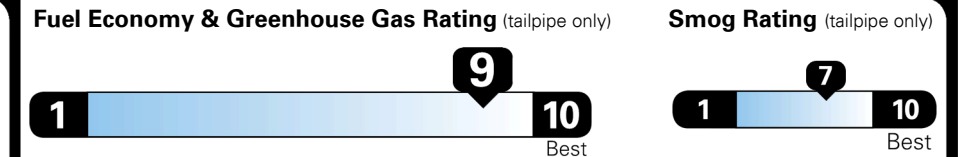

This vehicle emits 207 grams CO₂ per mile. The best emits 0 grams per mile (tailpipe only). Producing and distributing fuel also create emissions; learn more at fueleconomy.gov.

Actual results will vary for many reasons, including driving conditions and how you drive and maintain your vehicle. The average new vehicle gets 27 MPG and costs $7,500 to fuel over 5 years. Cost estimates are based on 15,000 miles per year at $ 2.70 per gallon. MPGe is miles per gasoline gallon equivalent. Vehicle emissions are a significant cause of climate change and smog.

fueleconomy.gov

Calculate personalized estimates and compare vehicles

GOVERNMENT 5-STAR SAFETY RATINGS

Overall Vehicle Score ★ ★ ★ ★ ▲

Based on the combined rating of frontal, side and rollover. Should ONLY be compared to other vehicles of similar size and weight. ▲ Safety Concern: Visit www.safercar.gov or call 1-888-327-4236 for more details.

Frontal Driver ★ ★ ★ ★
Crash Passenger ★ ★ ★ ▲

Based on the risk of injury in a frontal impact. Should ONLY be compared to other vehicles of similar size and weight.

Side Front seat ★ ★ ★ ★ ★
Crash Rear seat ★ ★ ★ ★

Star ratings based on the risk of injury in a side impact.

Rollover ★ ★ ★ ★
Star ratings based on the risk of rollover in a single-vehicle crash.

Star ratings range from 1 to 5 stars (★★★★★) with 5 being the highest. Source: National Highway Traffic Safety Administration (NHTSA). www.safercar.gov or 1-888-327-4236

Manufacturer's suggested retail price includes Manufacturer's recommended pre-delivery service. License and title fees, state and local taxes and other dealer installed options and accessories are not included in the manufacturer's suggested retail price.

PARTS CONTENT INFORMATION

FOR VEHICLES IN THIS CAR LINE U.S./CANADIAN PARTS CONTENT: 0 %

MAJOR SOURCES OF FOREIGN PARTS: KOREA: 80%

NOTE: PARTS CONTENT DOES NOT INCLUDE FINAL ASSEMBLY, DISTRIBUTION, OR OTHER NON-PARTS COSTS.

FOR THIS VEHICLE FINAL ASSEMBLY POINT: HWASUNG, KOREA

COUNTRY OF ORIGIN: KOREA
ENGINE (MOTOR): KOREA
TRANSMISSION: KOREA