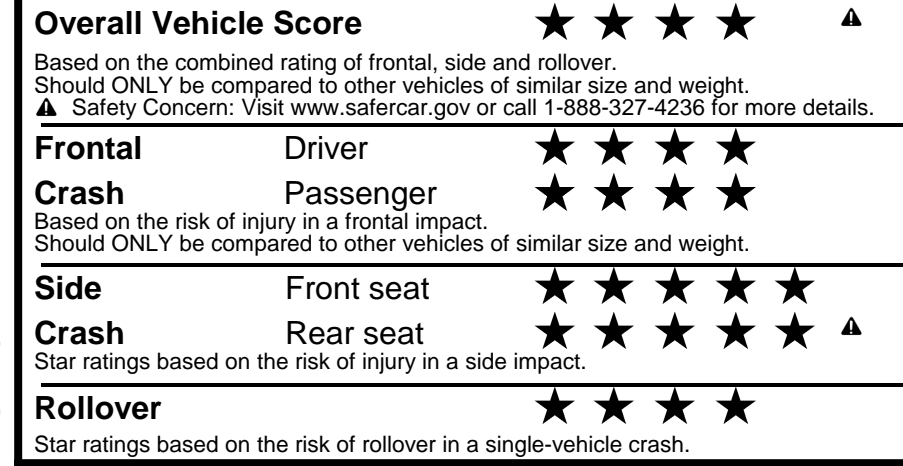

fueleconomy.gov

Calculate personalized estimates and compare vehicles

GOVERNMENT 5-STAR SAFETY RATINGS

Star ratings range from 1 to 5 stars (★★★★★) with 5 being the highest.
 Source: National Highway Traffic Safety Administration (NHTSA).
www.safercar.gov or 1-888-327-4236