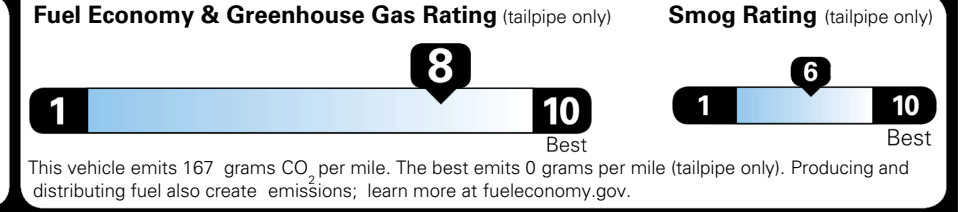

TOTAL ADDITIONAL WEIGHT: 9.9

EPA DOT Fuel Economy and Environment

Gasoline Vehicle

You save
\$3,750
 in fuel costs
 over 5 years
 compared to the
 average new vehicle.

Annual fuel cost
\$950

Actual results will vary for many reasons, including driving conditions and how you drive and maintain your vehicle. The average new vehicle gets 29 MPG and costs \$8,500 to fuel over 5 years. Cost estimates are based on 15,000 miles per year at \$ 3.30 per gallon. MPGe is miles per gasoline gallon equivalent. Vehicle emissions are a significant cause of climate change and smog.