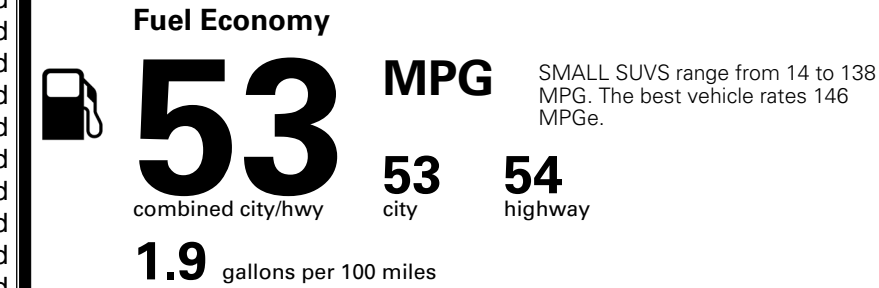

TOTAL ADDITIONAL WEIGHT: 9.9

EPA DOT Fuel Economy and Environment

Gasoline Vehicle

You save
\$3,750
 in fuel costs
 over 5 years
 compared to the
 average new vehicle.

Annual fuel cost
\$950

Actual results will vary for many reasons, including driving conditions and how you drive and maintain your vehicle. The average new vehicle gets 29 MPG and costs \$8,500 to fuel over 5 years. Cost estimates are based on 15,000 miles per year at \$ 3.30 per gallon. MPGe is miles per gasoline gallon equivalent. Vehicle emissions are a significant cause of climate change and smog.