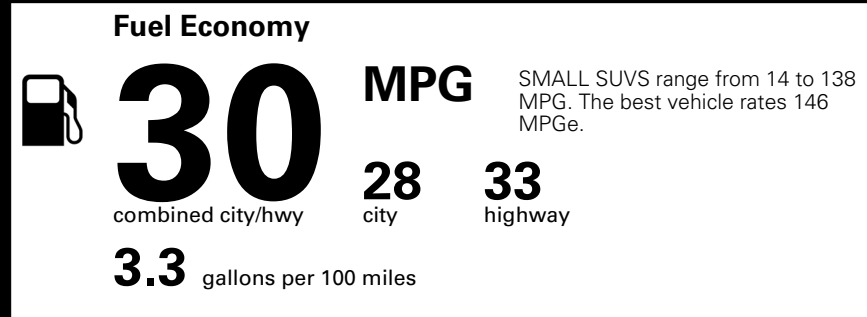

\$200.00

MSRP INCLUDING OPTIONS \$ 28,590.00

INLAND FREIGHT AND HANDLING \$ 1,495.00

TOTAL MANUFACTURER'S SUGGESTED RETAIL PRICE ▶ \$ 30,085.00

TOTAL ADDITIONAL WEIGHT: 7.2

*Additional terms and conditions apply.
 **Kia Connect may be currently unavailable for some Model Year 2022 and newer vehicles sold or purchased in Massachusetts; please see owners.kia.com for more information.
 NOTE: When you purchase this vehicle, Kia America, Inc. collects personal information you provide to the dealership. For information on our collection and use of personal information and your rights, please see our Privacy Policy on www.kia.com.

EPA DOT Fuel Economy and Environment

Gasoline Vehicle

You save \$250
 in fuel costs over 5 years compared to the average new vehicle.

Annual fuel cost \$1,550

Actual results will vary for many reasons, including driving conditions and how you drive and maintain your vehicle. The average new vehicle gets 29 MPG and costs \$8,000 to fuel over 5 years. Cost estimates are based on 15,000 miles per year at \$ 3.10 per gallon. MPGe is miles per gasoline gallon equivalent. Vehicle emissions are a significant cause of climate change and smog.