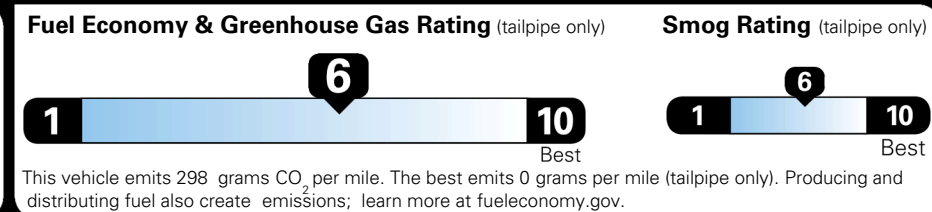

\$200.00

MSRP INCLUDING OPTIONS \$ 28,590.00

INLAND FREIGHT AND HANDLING \$ 1,495.00

TOTAL MANUFACTURER'S SUGGESTED RETAIL PRICE ▶ \$ 30,085.00

TOTAL ADDITIONAL WEIGHT: 7.2

*Additional terms and conditions apply.
 **Kia Connect may be currently unavailable for some Model Year 2022 and newer vehicles sold or purchased in Massachusetts; please see owners.kia.com for more information.
 NOTE: When you purchase this vehicle, Kia America, Inc. collects personal information you provide to the dealership. For information on our collection and use of personal information and your rights, please see our Privacy Policy on www.kia.com.

EPA DOT Fuel Economy and Environment

Gasoline Vehicle

You save \$250
 in fuel costs over 5 years compared to the average new vehicle.

Annual fuel cost \$1,550

Actual results will vary for many reasons, including driving conditions and how you drive and maintain your vehicle. The average new vehicle gets 29 MPG and costs \$8,000 to fuel over 5 years. Cost estimates are based on 15,000 miles per year at \$ 3.10 per gallon. MPGe is miles per gasoline gallon equivalent. Vehicle emissions are a significant cause of climate change and smog.