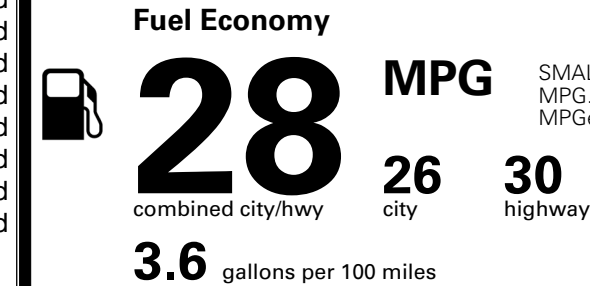

\$ 29,535.00

INLAND FREIGHT AND HANDLING

\$ 1,495.00

TOTAL MANUFACTURER'S SUGGESTED RETAIL PRICE ▶

\$ 31,030.00

*Additional terms and conditions apply.

**Kia Connect may be currently unavailable for some Model Year 2022 and newer vehicles sold or purchased in Massachusetts; please see owners.kia.com for more information.

TOTAL ADDITIONAL WEIGHT:

EPA DOT Fuel Economy and Environment

Gasoline Vehicle

SMALL SUVs range from 14 to 138 MPG. The best vehicle rates 146 MPGe.

You spend \$250 more in fuel costs over 5 years compared to the average new vehicle.