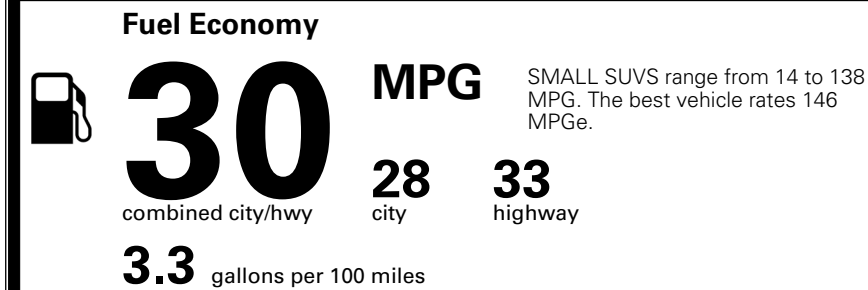

\$545.00
 \$200.00

MSRP INCLUDING OPTIONS

\$ 27,135.00

INLAND FREIGHT AND HANDLING

\$ 1,495.00

TOTAL MANUFACTURER'S SUGGESTED RETAIL PRICE ▶

\$ 28,630.00

*Additional terms and conditions apply.
 **Kia Connect may be currently unavailable for some Model Year 2022 and newer vehicles sold or purchased in Massachusetts; please see owners.kia.com for more information.
 NOTE: When you purchase this vehicle, Kia America, Inc. collects personal information you provide to the dealership. For information on our collection and use of personal information and your rights, please see our Privacy Policy on www.kia.com.

TOTAL ADDITIONAL WEIGHT: 7.2

EPA DOT Fuel Economy and Environment

Gasoline Vehicle

You save \$250
 in fuel costs over 5 years compared to the average new vehicle.

Annual fuel cost \$1,550

Actual results will vary for many reasons, including driving conditions and how you drive and maintain your vehicle. The average new vehicle gets 29 MPG and costs \$8,000 to fuel over 5 years. Cost estimates are based on 15,000 miles per year at \$ 3.10 per gallon. MPGe is miles per gasoline gallon equivalent. Vehicle emissions are a significant cause of climate change and smog.