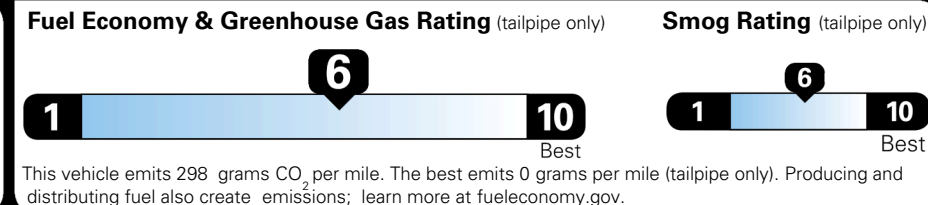

TOTAL ADDITIONAL WEIGHT: 7.2

EPA DOT Fuel Economy and Environment

Gasoline Vehicle

You save \$250
 in fuel costs over 5 years compared to the average new vehicle.

Annual fuel cost \$1,550

Actual results will vary for many reasons, including driving conditions and how you drive and maintain your vehicle. The average new vehicle gets 29 MPG and costs \$8,000 to fuel over 5 years. Cost estimates are based on 15,000 miles per year at \$ 3.10 per gallon. MPGe is miles per gasoline gallon equivalent. Vehicle emissions are a significant cause of climate change and smog.