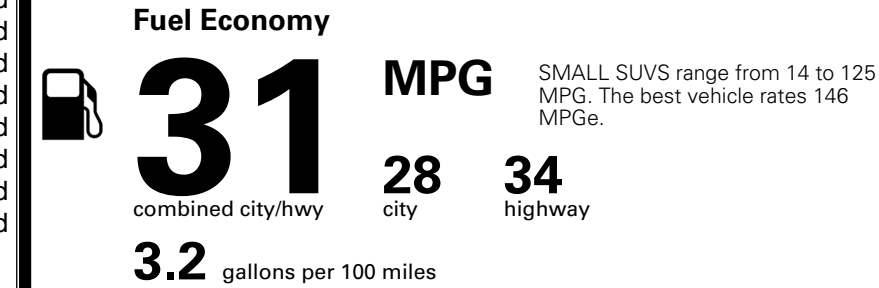

EPA DOT Fuel Economy and Environment

Gasoline Vehicle

You save \$500
 in fuel costs over 5 years compared to the average new vehicle.

Annual fuel cost \$1,600

Actual results will vary for many reasons, including driving conditions and how you drive and maintain your vehicle. The average new vehicle gets 29 MPG and costs \$8,500 to fuel over 5 years. Cost estimates are based on 15,000 miles per year at \$ 3.30 per gallon. MPGe is miles per gasoline gallon equivalent. Vehicle emissions are a significant cause of climate change and smog.