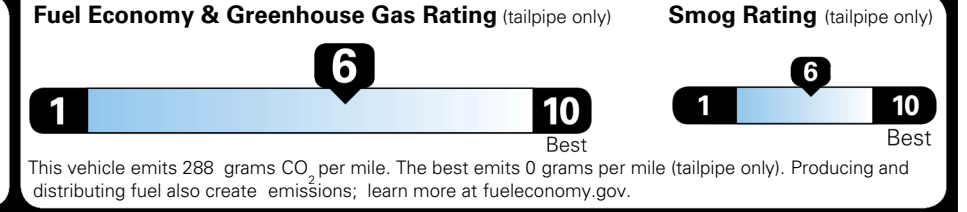

EPA DOT Fuel Economy and Environment

Gasoline Vehicle

You save \$500
 in fuel costs over 5 years compared to the average new vehicle.

Annual fuel cost \$1,600

Actual results will vary for many reasons, including driving conditions and how you drive and maintain your vehicle. The average new vehicle gets 29 MPG and costs \$8,500 to fuel over 5 years. Cost estimates are based on 15,000 miles per year at \$ 3.30 per gallon. MPGe is miles per gasoline gallon equivalent. Vehicle emissions are a significant cause of climate change and smog.