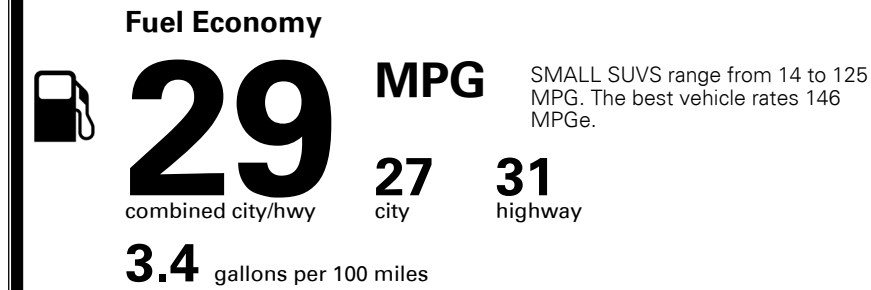

MANUFACTURER'S SUGGESTED RETAIL PRICE ▶

COMPARE EX AWD FEATURES

Added to/in place of standard S AWD features

- Smart Power Liftgate
- 10.25" Instrument Display
- SynTex Seating Material
- Heated Front Seats
- Power Driver's Seat w/ Power Lumbar
- Dual Illuminated Vanity Mirrors
- Wireless Phone Charger
- Cargo Cover
- Parking Distance Warning - Reverse

ADDITIONAL INSTALLED EQUIPMENT: (In addition to or in place of standard features)

Fusion Black Paint
EX Sunroof Package
- Power Sunroof with Sunshade
- 17" Gloss Black Alloy Wheels
Carpeted Floor Mats

$ 28,590.00

Included
Included
Included
Included
Included
Included
Included
Included
Included

$395.00
$800.00
$200.00

MSRP INCLUDING OPTIONS

$ 29,985.00

INLAND FREIGHT AND HANDLING

$ 1,445.00

TOTAL MANUFACTURER'S SUGGESTED RETAIL PRICE ▶

$ 31,430.00

TOTAL ADDITIONAL WEIGHT: 5.8

*Additional terms and conditions apply.
**Kia Connect may be currently unavailable for some Model Year 2022 and newer vehicles sold or purchased in Massachusetts; please see owners.kia.com for more information.
NOTE: When you purchase this vehicle, Kia America, Inc. collects personal information you provide to the dealership. For information on our collection and use of personal information and your rights, please see our Privacy Policy on www.kia.com.

EPA DOT Fuel Economy and Environment

Gasoline Vehicle

You save $0
in fuel costs over 5 years compared to the average new vehicle.

Annual fuel cost
$1,700