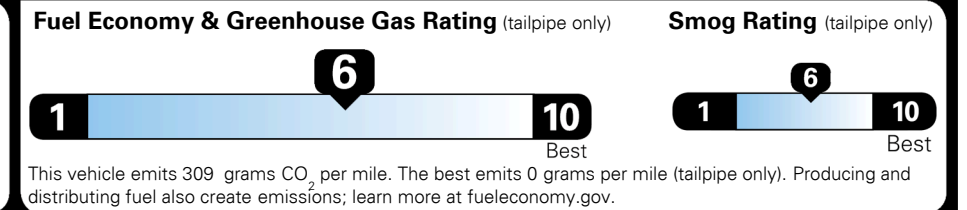

EPA DOT Fuel Economy and Environment

Gasoline Vehicle

You save \$0
 in fuel costs over 5 years compared to the average new vehicle.

Annual fuel cost
\$1,700

Actual results will vary for many reasons, including driving conditions and how you drive and maintain your vehicle. The average new vehicle gets 29 MPG and costs \$8,500 to fuel over 5 years. Cost estimates are based on 15,000 miles per year at \$ 3.30 per gallon. MPGe is miles per gasoline gallon equivalent. Vehicle emissions are a significant cause of climate change and smog.