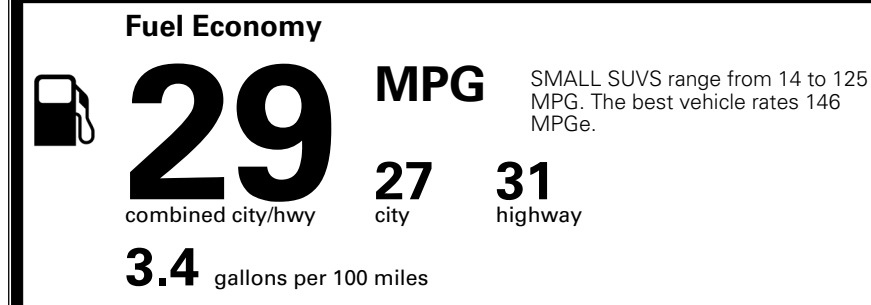

\$395.00
 \$800.00

\$200.00

\$ 31,430.00

EPA DOT Fuel Economy and Environment

Gasoline Vehicle

You save \$0
 in fuel costs over 5 years compared to the average new vehicle.

Annual fuel cost \$1,700

Actual results will vary for many reasons, including driving conditions and how you drive and maintain your vehicle. The average new vehicle gets 29 MPG and costs \$8,500 to fuel over 5 years. Cost estimates are based on 15,000 miles per year at \$ 3.30 per gallon. MPGe is miles per gasoline gallon equivalent. Vehicle emissions are a significant cause of climate change and smog.