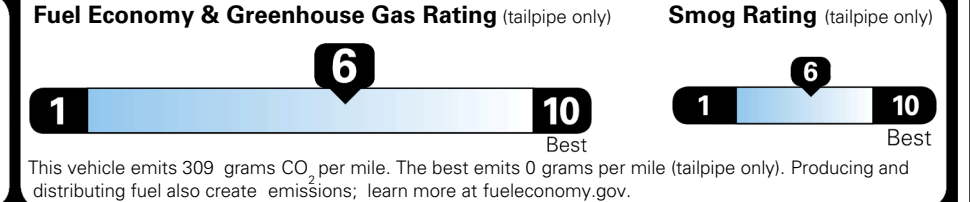

\$395.00
 \$800.00

\$200.00

\$ 31,430.00

EPA DOT Fuel Economy and Environment

Gasoline Vehicle

You save \$0
 in fuel costs over 5 years compared to the average new vehicle.

Annual fuel cost \$1,700

Actual results will vary for many reasons, including driving conditions and how you drive and maintain your vehicle. The average new vehicle gets 29 MPG and costs \$8,500 to fuel over 5 years. Cost estimates are based on 15,000 miles per year at \$ 3.30 per gallon. MPGe is miles per gasoline gallon equivalent. Vehicle emissions are a significant cause of climate change and smog.