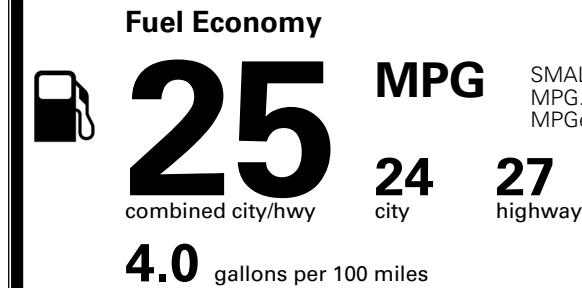

## EPA DOT Fuel Economy and Environment

Gasoline Vehicle

SMALL SUVs range from 14 to 125 MPG. The best vehicle rates 146 MPGe.

**You spend \$1,500 more in fuel costs over 5 years** compared to the average new vehicle.