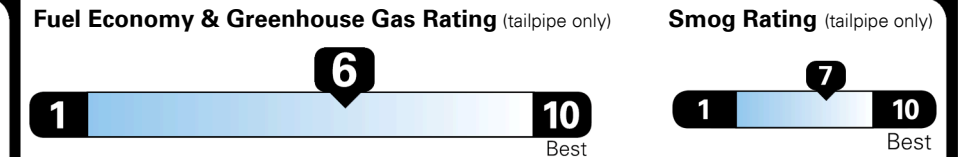

EPA DOT Fuel Economy and Environment

Gasoline Vehicle

You save \$1,000
 in fuel costs over 5 years compared to the average new vehicle.

Annual fuel cost \$1,750

Actual results will vary for many reasons, including driving conditions and how you drive and maintain your vehicle. The average new vehicle gets 28 MPG and costs \$9,750 to fuel over 5 years. Cost estimates are based on 15,000 miles per year at \$ 3.60 per gallon. MPGe is miles per gasoline gallon equivalent. Vehicle emissions are a significant cause of climate change and smog.