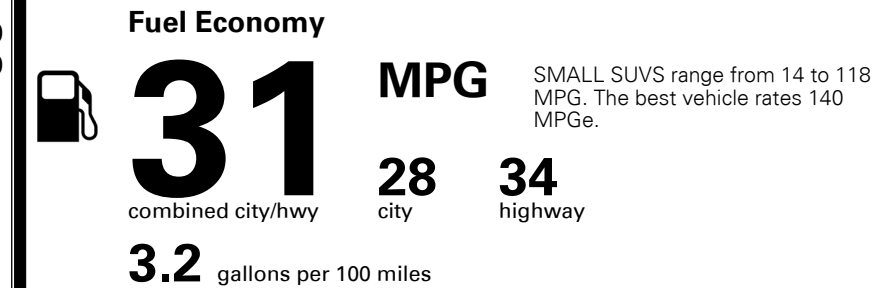

EXTERIOR
17" Alloy Wheels
Heated Outside Mirrors w/ LED Turn Signals
Upgraded Grille w/LED Positioning Lights
LED Rear Combination Lights & Daytime Running Lights
Front Fog Lights
Roof Rails, Rear Spoiler and Rear Privacy Glass
Compact Spare Tire

WARRANTY
10 Year/100,000 Mile Limited Powertrain Warranty
5 Year/60,000 Mile Limited Basic Warranty
5 Year/60,000 Mile Roadside Assistance

MANUFACTURER'S SUGGESTED RETAIL PRICE ▶

$ 25,090.00

ADDITIONAL INSTALLED EQUIPMENT:
(In addition to or in place of standard features)
Snow White Pearl Paint $395.00
Carpeted Floor Mats $175.00

MSRP INCLUDING OPTIONS $ 25,660.00

INLAND FREIGHT AND HANDLING $ 1,375.00

TOTAL MANUFACTURER'S SUGGESTED RETAIL PRICE ▶ $ 27,035.00

TOTAL ADDITIONAL WEIGHT: 5.8

*Additional terms and conditions apply.

**Kia Connect may be currently unavailable for Model Year 2022 and newer vehicles sold or purchased in Massachusetts; please see owners.kia.com for updates on availability.

NOTE: When you purchase this vehicle, Kia America, Inc. collects personal information you provide to the dealership. For information on our collection and use of personal information and your rights, please see our Privacy Policy on www.kia.com.

EPA DOT Fuel Economy and Environment

Gasoline Vehicle

You save $1,000
in fuel costs over 5 years compared to the average new vehicle.

Annual fuel cost $1,750