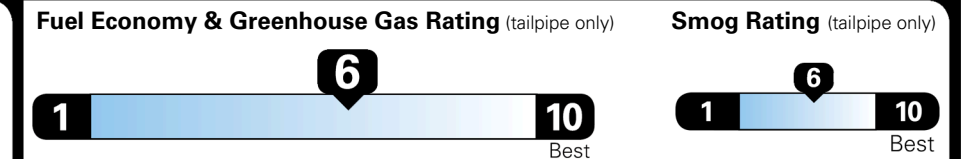

This vehicle emits 309 grams CO₂ per mile. The best emits 0 grams per mile (tailpipe only). Producing and distributing fuel also create emissions; learn more at fueleconomy.gov.

Actual results will vary for many reasons, including driving conditions and how you drive and maintain your vehicle. The average new vehicle gets 29 MPG and costs $8,500 to fuel over 5 years. Cost estimates are based on 15,000 miles per year at $ 3.30 per gallon. MPGe is miles per gasoline gallon equivalent. Vehicle emissions are a significant cause of climate change and smog.

fueleconomy.gov

Calculate personalized estimates and compare vehicles

GOVERNMENT 5-STAR SAFETY RATINGS

Overall Vehicle Score ★ ★ ★ ★ ★

Based on the combined rating of frontal, side and rollover. Should ONLY be compared to other vehicles of similar size and weight.

Frontal Driver ★ ★ ★ ★ ★

Crash Passenger ★ ★ ★ ★ ★

Based on the risk of injury in a frontal impact. Should ONLY be compared to other vehicles of similar size and weight.

Side Front seat ★ ★ ★ ★ ★

Crash Rear seat ★ ★ ★ ★ ★

Star ratings based on the risk of injury in a side impact.

Rollover ★ ★ ★ ★ ★

Star ratings based on the risk of rollover in a single-vehicle crash.

Star ratings range from 1 to 5 stars (★★★★★) with 5 being the highest.

Source: National Highway Traffic Safety Administration (NHTSA).

www.safercar.gov or 1-888-327-4236

Manufacturer's suggested retail price includes Manufacturer's recommended pre-delivery service. License and title fees, state and local taxes and other dealer installed options and accessories are not included in the manufacturer's suggested retail price.

PARTS CONTENT INFORMATION

FOR VEHICLES IN THIS CAR LINE U.S./CANADIAN PARTS CONTENT: 3 %

MAJOR SOURCES OF FOREIGN PARTS: KOREA: 90%

NOTE: PARTS CONTENT DOES NOT INCLUDE FINAL ASSEMBLY, DISTRIBUTION, OR OTHER NON-PARTS COSTS.

FOR THIS VEHICLE FINAL ASSEMBLY POINT: GWANGJU, KOREA

COUNTRY OF ORIGIN

ENGINE (MOTOR): KOREA

TRANSMISSION: KOREA