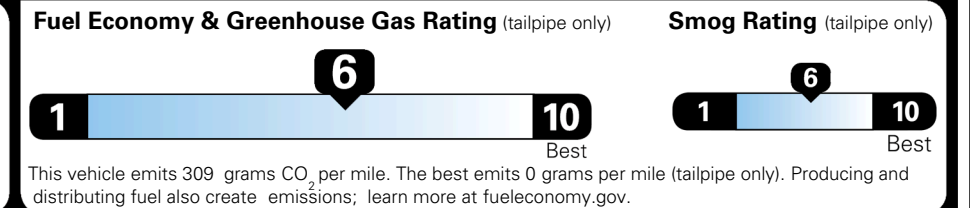

TOTAL ADDITIONAL WEIGHT: 6.7

EPA DOT Fuel Economy and Environment

Gasoline Vehicle

Fuel Economy

29 MPG
 combined city/hwy

27 MPG
 city

31 MPG
 highway

3.4 gallons per 100 miles

SMALL SUVs range from 14 to 138 MPG. The best vehicle rates 146 MPGe.

You save \$0
 in fuel costs over 5 years compared to the average new vehicle.

Annual fuel cost \$1,700

Actual results will vary for many reasons, including driving conditions and how you drive and maintain your vehicle. The average new vehicle gets 29 MPG and costs \$8,500 to fuel over 5 years. Cost estimates are based on 15,000 miles per year at \$ 3.30 per gallon. MPGe is miles per gasoline gallon equivalent. Vehicle emissions are a significant cause of climate change and smog.