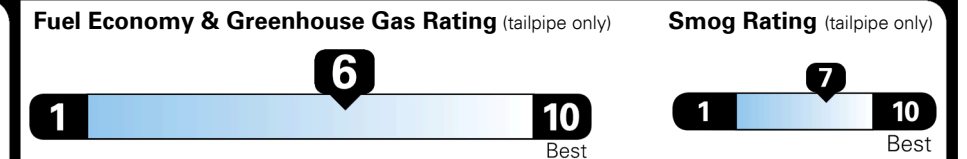

Actual results will vary for many reasons, including driving conditions and how you drive and maintain your vehicle. The average new vehicle gets 28 MPG and costs $9,750 to fuel over 5 years. Cost estimates are based on 15,000 miles per year at $ 3.60 per gallon. MPGe is miles per gasoline gallon equivalent. Vehicle emissions are a significant cause of climate change and smog.

fueleconomy.gov

Calculate personalized estimates and compare vehicles

GOVERNMENT 5-STAR SAFETY RATINGS

Overall Vehicle Score ★ ★ ★ ★ ★

Based on the combined rating of frontal, side and rollover. Should ONLY be compared to other vehicles of similar size and weight.

Frontal Driver ★ ★ ★ ★ ★

Crash Passenger ★ ★ ★ ★ ★

Based on the risk of injury in a frontal impact. Should ONLY be compared to other vehicles of similar size and weight.

Side Front seat ★ ★ ★ ★ ★

Crash Rear seat ★ ★ ★ ★ ★

Star ratings based on the risk of injury in a side impact.

Rollover ★ ★ ★ ★ ★

Star ratings based on the risk of rollover in a single-vehicle crash.

Star ratings range from 1 to 5 stars (★★★★★) with 5 being the highest.

Source: National Highway Traffic Safety Administration (NHTSA).

www.safercar.gov or 1-888-327-4236

Manufacturer's suggested retail price includes Manufacturer's recommended pre-delivery service. License and title fees, state and local taxes and other dealer installed options and accessories are not included in the manufacturer's suggested retail price.

PARTS CONTENT INFORMATION

FOR VEHICLES IN THIS CAR LINE U.S./CANADIAN PARTS CONTENT: 4 %

MAJOR SOURCES OF FOREIGN PARTS: KOREA: 85%

NOTE: PARTS CONTENT DOES NOT INCLUDE FINAL ASSEMBLY, DISTRIBUTION, OR OTHER NON-PARTS COSTS.

FOR THIS VEHICLE FINAL ASSEMBLY POINT: GWANGJU, KOREA

COUNTRY OF ORIGIN

ENGINE (MOTOR): KOREA

TRANSMISSION: KOREA