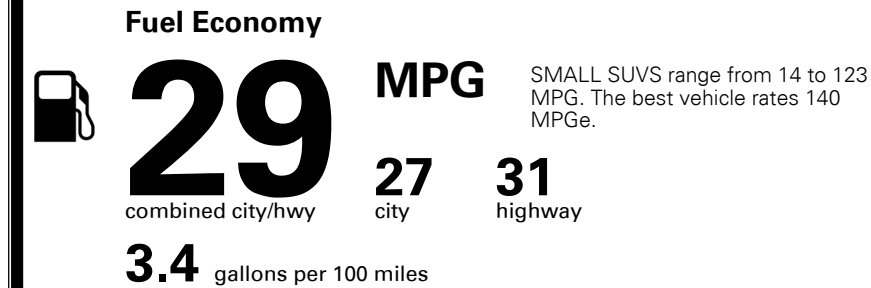

\$ 1,325.00

TOTAL MANUFACTURER'S SUGGESTED RETAIL PRICE ▶

\$ 27,990.00

TOTAL ADDITIONAL WEIGHT: 5.8

EPA DOT Fuel Economy and Environment

Gasoline Vehicle

You save \$500
 in fuel costs over 5 years compared to the average new vehicle.