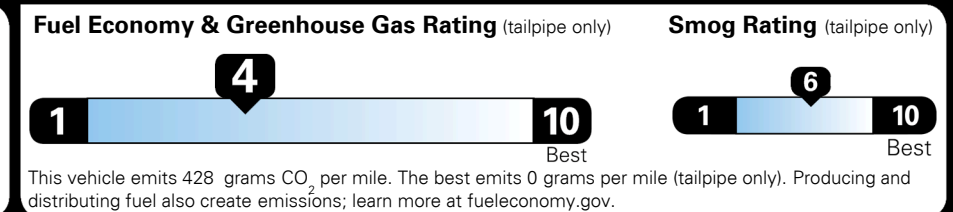

Actual results will vary for many reasons, including driving conditions and how you drive and maintain your vehicle. The average new vehicle gets 29 MPG and costs $8,500 to fuel over 5 years. Cost estimates are based on 15,000 miles per year at $ 3.30 per gallon. MPGe is miles per gasoline gallon equivalent. Vehicle emissions are a significant cause of climate change and smog.

fueleconomy.gov

Calculate personalized estimates and compare vehicles

GOVERNMENT 5-STAR SAFETY RATINGS

Overall Vehicle Score		Not Rated
Based on the combined rating of frontal, side and rollover. Should ONLY be compared to other vehicles of similar size and weight.		
Frontal	Driver	★ ★ ★ ★ ★
Crash	Passenger	★ ★ ★ ★
Based on the risk of injury in a frontal impact. Should ONLY be compared to other vehicles of similar size and weight.		
Side	Front seat	Not Rated
Crash	Rear seat	Not Rated
Star ratings based on the risk of injury in a side impact.		
Rollover		★ ★ ★ ★
Star ratings based on the risk of rollover in a single-vehicle crash.		

Star ratings range from 1 to 5 stars (★★★★★) with 5 being the highest. Source: National Highway Traffic Safety Administration (NHTSA). www.safercar.gov or 1-888-327-4236

Manufacturer's suggested retail price includes Manufacturer's recommended pre-delivery service. License and title fees, state and local taxes and other dealer installed options and accessories are not included in the manufacturer's suggested retail price.

PARTS CONTENT INFORMATION

FOR VEHICLES IN THIS CAR LINE U.S./CANADIAN PARTS CONTENT: 2 %

MAJOR SOURCES OF FOREIGN PARTS: KOREA: 95%

NOTE: PARTS CONTENT DOES NOT INCLUDE FINAL ASSEMBLY, DISTRIBUTION, OR OTHER NON-PARTS COSTS.

FOR THIS VEHICLE FINAL ASSEMBLY POINT: GWANGMYEONG, KOREA

COUNTRY OF ORIGIN
ENGINE (MOTOR): KOREA
TRANSMISSION: KOREA