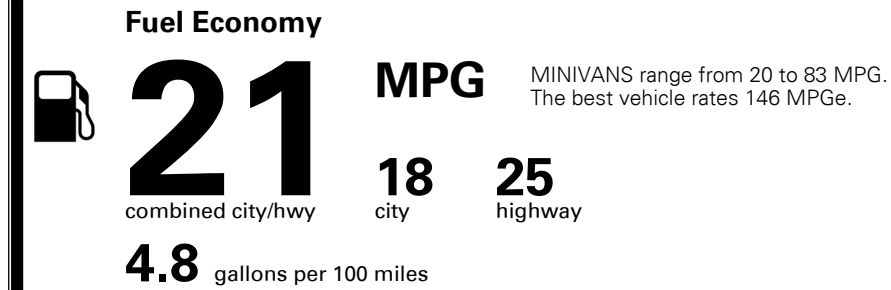

INLAND FREIGHT AND HANDLING

\$ 1,495.00

TOTAL MANUFACTURER'S SUGGESTED RETAIL PRICE ▶

\$ 40,770.00

TOTAL ADDITIONAL WEIGHT: 11.4

EPA DOT Fuel Economy and Environment

Gasoline Vehicle

You spend **\$3,250** more in fuel costs over 5 years compared to the average new vehicle.