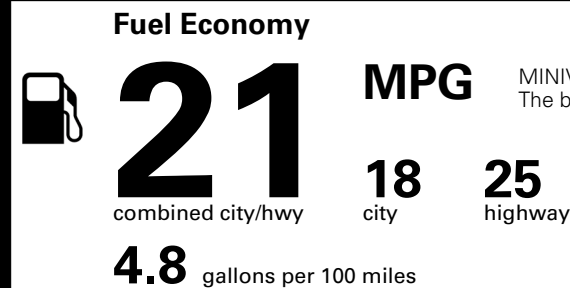

MSRP INCLUDING OPTIONS \$ 41,970.00

INLAND FREIGHT AND HANDLING \$ 1,495.00

TOTAL MANUFACTURER'S SUGGESTED RETAIL PRICE ▶ \$ 43,465.00

TOTAL ADDITIONAL WEIGHT: 11.4

EPA DOT Fuel Economy and Environment

Gasoline Vehicle