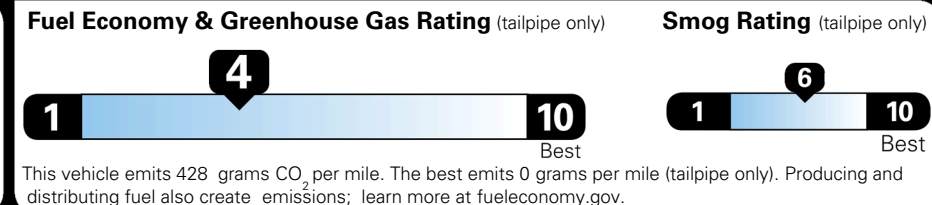

You spend $3,250 more in fuel costs over 5 years compared to the average new vehicle.

Annual fuel cost $2,350