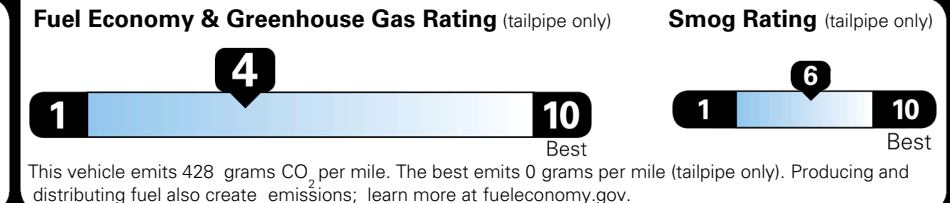

Actual results will vary for many reasons, including driving conditions and how you drive and maintain your vehicle. The average new vehicle gets 29 MPG and costs $8,500 to fuel over 5 years. Cost estimates are based on 15,000 miles per year at $ 3.30 per gallon. MPGe is miles per gasoline gallon equivalent. Vehicle emissions are a significant cause of climate change and smog.

fueleconomy.gov

Calculate personalized estimates and compare vehicles

GOVERNMENT 5-STAR SAFETY RATINGS

PARTS CONTENT INFORMATION

Overall Vehicle Score		Not Rated
Frontal	Driver	★★★★★
Crash	Passenger	★★★★
Side	Front seat	Not Rated
Crash	Rear seat	Not Rated
Rollover		★★★★

FOR VEHICLES IN THIS CAR LINE U.S./CANADIAN PARTS CONTENT: 2 %

MAJOR SOURCES OF FOREIGN PARTS: KOREA: 95%

NOTE: PARTS CONTENT DOES NOT INCLUDE FINAL ASSEMBLY, DISTRIBUTION, OR OTHER NON-PARTS COSTS.

FOR THIS VEHICLE FINAL ASSEMBLY POINT: GWANGMYEONG, KOREA

COUNTRY OF ORIGIN
ENGINE (MOTOR): KOREA
TRANSMISSION: KOREA

*Additional terms and conditions apply.
**Kia Connect may be currently unavailable for some Model Year 2022 and newer vehicles sold or purchased in Massachusetts; please see owners.kia.com for more information.
NOTE: When you purchase this vehicle, Kia America, Inc. collects personal information you provide to the dealership. For information on our collection and use of personal information and your rights, please see our Privacy Policy on www.kia.com.

TOTAL ADDITIONAL WEIGHT: 11.4