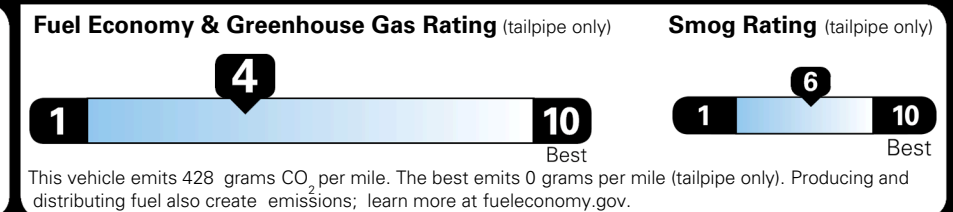

\$495.00
 \$285.00

MSRP INCLUDING OPTIONS

\$ 41,970.00

INLAND FREIGHT AND HANDLING

\$ 1,495.00

TOTAL MANUFACTURER'S SUGGESTED RETAIL PRICE ▶

\$ 43,465.00

TOTAL ADDITIONAL WEIGHT: 11.4

EPA DOT Fuel Economy and Environment

Gasoline Vehicle

You spend
\$3,250
 more in fuel costs
 over 5 years
 compared to the
 average new vehicle.

Annual fuel cost
\$2,350

Actual results will vary for many reasons, including driving conditions and how you drive and maintain your vehicle. The average new vehicle gets 29 MPG and costs \$8,500 to fuel over 5 years. Cost estimates are based on 15,000 miles per year at \$ 3.30 per gallon. MPGe is miles per gasoline gallon equivalent. Vehicle emissions are a significant cause of climate change and smog.