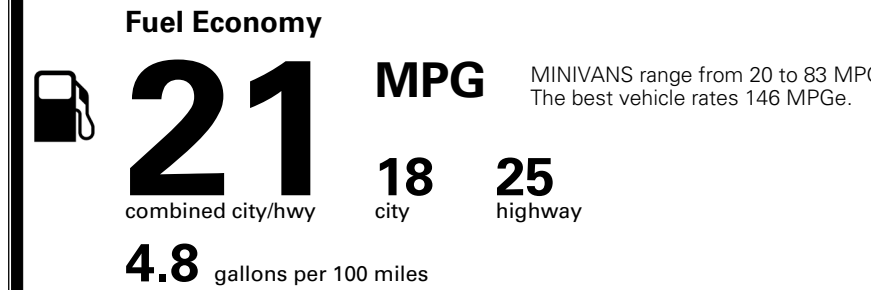

\$495.00
 \$285.00

MSRP INCLUDING OPTIONS

\$ 41,970.00

INLAND FREIGHT AND HANDLING

\$ 1,495.00

TOTAL MANUFACTURER'S SUGGESTED RETAIL PRICE ▶

\$ 43,465.00

TOTAL ADDITIONAL WEIGHT: 11.4

EPA DOT Fuel Economy and Environment

Gasoline Vehicle

You spend
\$3,250
 more in fuel costs
 over 5 years
 compared to the
 average new vehicle.

Annual fuel cost
\$2,350

Actual results will vary for many reasons, including driving conditions and how you drive and maintain your vehicle. The average new vehicle gets 29 MPG and costs \$8,500 to fuel over 5 years. Cost estimates are based on 15,000 miles per year at \$ 3.30 per gallon. MPGe is miles per gasoline gallon equivalent. Vehicle emissions are a significant cause of climate change and smog.