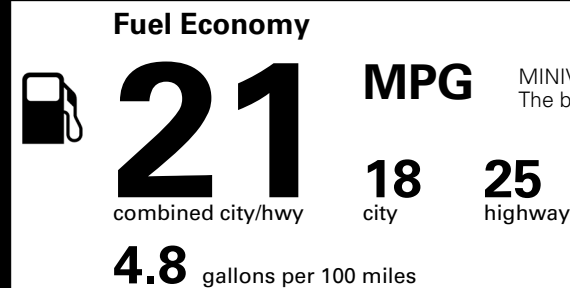

MSRP INCLUDING OPTIONS \$ 42,370.00

INLAND FREIGHT AND HANDLING \$ 1,545.00

TOTAL MANUFACTURER'S SUGGESTED RETAIL PRICE ▶ \$ 43,915.00

TOTAL ADDITIONAL WEIGHT: 11.4

*Additional terms and conditions apply.
 **Kia Connect may be currently unavailable for some Model Year 2022 and newer vehicles sold or purchased in Massachusetts; please see owners.kia.com for more information.
 NOTE: When you purchase this vehicle, Kia America, Inc. collects personal information you provide to the dealership. For information on our collection and use of personal information and your rights, please see our Privacy Policy on www.kia.com.

EPA DOT Fuel Economy and Environment

Gasoline Vehicle

MINIVANS range from 20 to 83 MPG. The best vehicle rates 146 MPGe.

You spend \$3,250 more in fuel costs over 5 years compared to the average new vehicle.