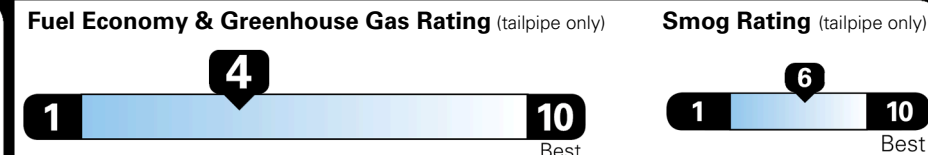

This vehicle emits 428 grams CO₂ per mile. The best emits 0 grams per mile (tailpipe only). Producing and distributing fuel also create emissions; learn more at fueleconomy.gov.

Actual results will vary for many reasons, including driving conditions and how you drive and maintain your vehicle. The average new vehicle gets 29 MPG and costs $8,500 to fuel over 5 years. Cost estimates are based on 15,000 miles per year at $ 3.30 per gallon. MPGe is miles per gasoline gallon equivalent. Vehicle emissions are a significant cause of climate change and smog.

fueleconomy.gov

Calculate personalized estimates and compare vehicles

GOVERNMENT 5-STAR SAFETY RATINGS

Overall Vehicle Score		Not Rated
Based on the combined rating of frontal, side and rollover. Should ONLY be compared to other vehicles of similar size and weight.		
Frontal	Driver	★★★★★
Crash	Passenger	★★★★
Based on the risk of injury in a frontal impact. Should ONLY be compared to other vehicles of similar size and weight.		
Side	Front seat	Not Rated
Crash	Rear seat	Not Rated
Star ratings based on the risk of injury in a side impact.		
Rollover		★★★★
Star ratings based on the risk of rollover in a single-vehicle crash.		

Star ratings range from 1 to 5 stars (★★★★★) with 5 being the highest.
Source: National Highway Traffic Safety Administration (NHTSA).
www.safercar.gov or 1-888-327-4236

Manufacturer's suggested retail price includes Manufacturer's recommended pre-delivery service. License and title fees, state and local taxes and other dealer installed options and accessories are not included in the manufacturer's suggested retail price.

PARTS CONTENT INFORMATION

FOR VEHICLES IN THIS CAR LINE U.S./CANADIAN PARTS CONTENT: 2 %

MAJOR SOURCES OF FOREIGN PARTS: KOREA: 95%

NOTE: PARTS CONTENT DOES NOT INCLUDE FINAL ASSEMBLY, DISTRIBUTION, OR OTHER NON-PARTS COSTS.

FOR THIS VEHICLE FINAL ASSEMBLY POINT: GWANGMYEONG, KOREA

COUNTRY OF ORIGIN ENGINE (MOTOR):

TRANSMISSION: KOREA