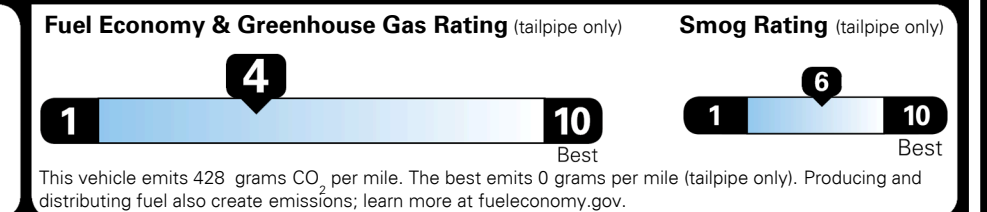

\$285.00

MSRP INCLUDING OPTIONS

\$ 41,475.00

INLAND FREIGHT AND HANDLING

\$ 1,495.00

TOTAL MANUFACTURER'S SUGGESTED RETAIL PRICE ▶

\$ 42,970.00

TOTAL ADDITIONAL WEIGHT: 11.4

EPA DOT Fuel Economy and Environment

Gasoline Vehicle

You spend
\$3,250
 more in fuel costs
 over 5 years
 compared to the
 average new vehicle.

Annual fuel cost
\$2,350

Actual results will vary for many reasons, including driving conditions and how you drive and maintain your vehicle. The average new vehicle gets 29 MPG and costs \$8,500 to fuel over 5 years. Cost estimates are based on 15,000 miles per year at \$ 3.30 per gallon. MPGe is miles per gasoline gallon equivalent. Vehicle emissions are a significant cause of climate change and smog.