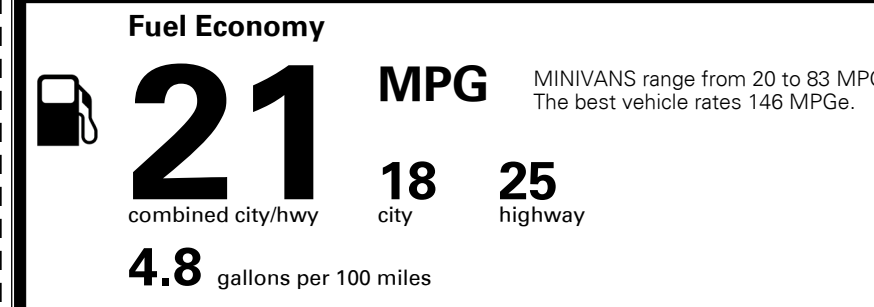

\$285.00

MSRP INCLUDING OPTIONS

\$ 41,475.00

INLAND FREIGHT AND HANDLING

\$ 1,495.00

TOTAL MANUFACTURER'S SUGGESTED RETAIL PRICE ▶

\$ 42,970.00

TOTAL ADDITIONAL WEIGHT: 11.4

EPA DOT Fuel Economy and Environment

Gasoline Vehicle

You spend
\$3,250
 more in fuel costs
 over 5 years
 compared to the
 average new vehicle.

Annual fuel cost
\$2,350

Actual results will vary for many reasons, including driving conditions and how you drive and maintain your vehicle. The average new vehicle gets 29 MPG and costs \$8,500 to fuel over 5 years. Cost estimates are based on 15,000 miles per year at \$ 3.30 per gallon. MPGe is miles per gasoline gallon equivalent. Vehicle emissions are a significant cause of climate change and smog.