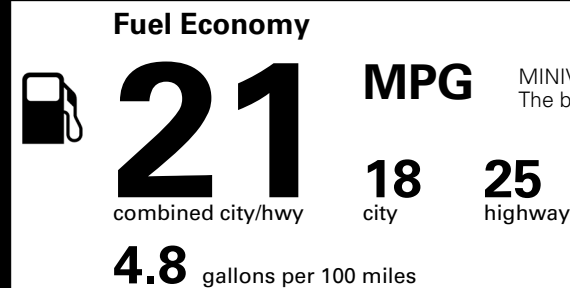

MSRP INCLUDING OPTIONS \$ 41,970.00

INLAND FREIGHT AND HANDLING \$ 1,495.00

TOTAL MANUFACTURER'S SUGGESTED RETAIL PRICE ▶ \$ 43,465.00

TOTAL ADDITIONAL WEIGHT: 11.4

*Additional terms and conditions apply.
 **Kia Connect may be currently unavailable for some Model Year 2022 and newer vehicles sold or purchased in Massachusetts; please see owners.kia.com for more information.
 NOTE: When you purchase this vehicle, Kia America, Inc. collects personal information you provide to the dealership. For information on our collection and use of personal information and your rights, please see our Privacy Policy on www.kia.com.

EPA DOT Fuel Economy and Environment

Gasoline Vehicle

MINIVANS range from 20 to 83 MPG. The best vehicle rates 146 MPGe.

You spend \$3,250 more in fuel costs over 5 years compared to the average new vehicle.