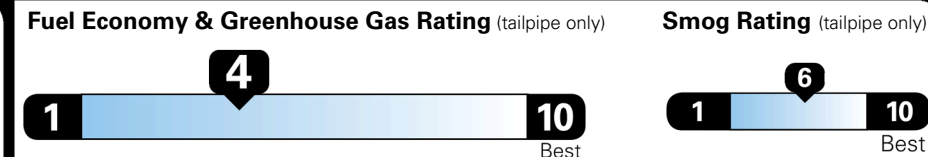

This vehicle emits 428 grams CO₂ per mile. The best emits 0 grams per mile (tailpipe only). Producing and distributing fuel also create emissions; learn more at fueleconomy.gov.

Actual results will vary for many reasons, including driving conditions and how you drive and maintain your vehicle. The average new vehicle gets 29 MPG and costs $8,500 to fuel over 5 years. Cost estimates are based on 15,000 miles per year at $ 3.30 per gallon. MPGe is miles per gasoline gallon equivalent. Vehicle emissions are a significant cause of climate change and smog.

fueleconomy.gov

Calculate personalized estimates and compare vehicles

GOVERNMENT 5-STAR SAFETY RATINGS

PARTS CONTENT INFORMATION

Overall Vehicle Score		Not Rated
Based on the combined rating of frontal, side and rollover. Should ONLY be compared to other vehicles of similar size and weight.		
Frontal	Driver	★★★★★
Crash	Passenger	★★★★
Based on the risk of injury in a frontal impact. Should ONLY be compared to other vehicles of similar size and weight.		
Side	Front seat	Not Rated
Crash	Rear seat	Not Rated
Star ratings based on the risk of injury in a side impact.		
Rollover		★★★★
Star ratings based on the risk of rollover in a single-vehicle crash.		

FOR VEHICLES IN THIS CAR LINE U.S./CANADIAN PARTS CONTENT: 2 %

MAJOR SOURCES OF FOREIGN PARTS: KOREA: 95%

NOTE: PARTS CONTENT DOES NOT INCLUDE FINAL ASSEMBLY, DISTRIBUTION, OR OTHER NON-PARTS COSTS.

FOR THIS VEHICLE FINAL ASSEMBLY POINT: GWANGMYEONG, KOREA

COUNTRY OF ORIGIN ENGINE (MOTOR):

TRANSMISSION: KOREA

Star ratings range from 1 to 5 stars (★★★★★) with 5 being the highest. Source: National Highway Traffic Safety Administration (NHTSA). www.safercar.gov or 1-888-327-4236

Manufacturer's suggested retail price includes Manufacturer's recommended pre-delivery service. License and title fees, state and local taxes and other dealer installed options and accessories are not included in the manufacturer's suggested retail price.