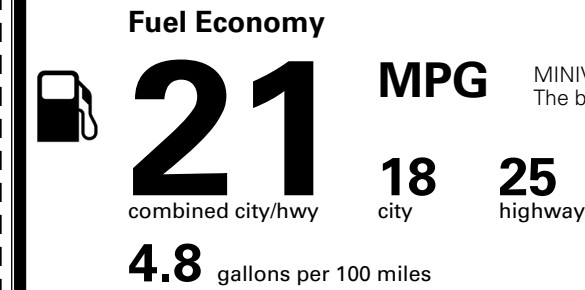

MSRP INCLUDING OPTIONS \$ 42,370.00

INLAND FREIGHT AND HANDLING \$ 1,545.00

TOTAL MANUFACTURER'S SUGGESTED RETAIL PRICE ▶ \$ 43,915.00

TOTAL ADDITIONAL WEIGHT: 11.4

EPA DOT Fuel Economy and Environment

Gasoline Vehicle