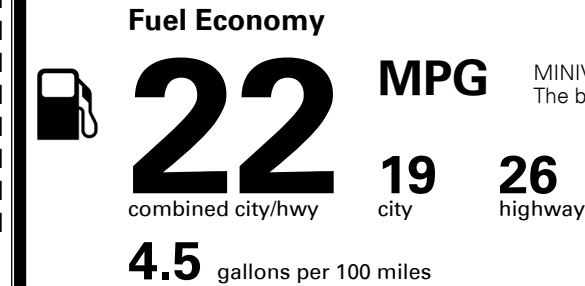

\$495.00
 \$360.00
 \$225.00

MSRP INCLUDING OPTIONS

\$ 47,380.00

INLAND FREIGHT AND HANDLING

\$ 1,365.00

TOTAL MANUFACTURER'S SUGGESTED RETAIL PRICE ▶

\$ 48,745.00

TOTAL ADDITIONAL WEIGHT: 20.0

EPA DOT Fuel Economy and Environment

Gasoline Vehicle

MINIVANS range from 20 to 48 MPG.
 The best vehicle rates 140 MPGe.

You spend
\$2,500
 more in fuel costs
 over 5 years
 compared to the
 average new vehicle.