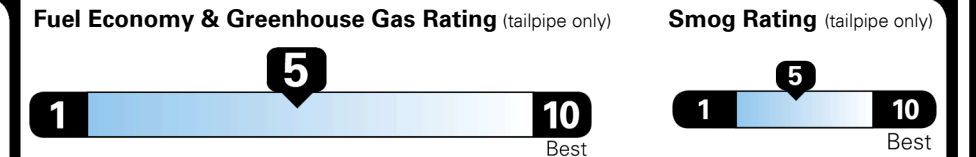

This vehicle emits 408 grams CO₂ per mile. The best emits 0 grams per mile (tailpipe only). Producing and distributing fuel also create emissions; learn more at fueleconomy.gov.

Actual results will vary for many reasons, including driving conditions and how you drive and maintain your vehicle. The average new vehicle gets 28 MPG and costs $9,750 to fuel over 5 years. Cost estimates are based on 15,000 miles per year at $ 3.60 per gallon. MPGe is miles per gasoline gallon equivalent. Vehicle emissions are a significant cause of climate change and smog.

fueleconomy.gov

Calculate personalized estimates and compare vehicles

GOVERNMENT 5-STAR SAFETY RATINGS

PARTS CONTENT INFORMATION

Overall Vehicle Score Not Rated

Based on the combined rating of frontal, side and rollover.
Should ONLY be compared to other vehicles of similar size and weight.

Frontal	Driver	Not Rated
Crash	Passenger	Not Rated

Based on the risk of injury in a frontal impact.
Should ONLY be compared to other vehicles of similar size and weight.

Side	Front seat	★★★★★
Crash	Rear seat	★★★★★

Star ratings based on the risk of injury in a side impact.

Rollover ★★★★★
Star ratings based on the risk of rollover in a single-vehicle crash.

Star ratings range from 1 to 5 stars (★★★★★) with 5 being the highest.

Source: National Highway Traffic Safety Administration (NHTSA).

www.safercar.gov or 1-888-327-4236

Manufacturer's suggested retail price includes Manufacturer's recommended pre-delivery service. License and title fees, state and local taxes and other dealer installed options and accessories are not included in the manufacturer's suggested retail price.

FOR VEHICLES IN THIS CAR LINE U.S./CANADIAN PARTS CONTENT: 1 %

MAJOR SOURCES OF FOREIGN PARTS: KOREA: 95%

NOTE: PARTS CONTENT DOES NOT INCLUDE FINAL ASSEMBLY, DISTRIBUTION, OR OTHER NON-PARTS COSTS.

FOR THIS VEHICLE FINAL ASSEMBLY POINT: GWANGMYEONG, KOREA

COUNTRY OF ORIGIN ENGINE (MOTOR): KOREA

TRANSMISSION: KOREA

*Additional terms and conditions apply.

**Kia Connect may be currently unavailable for Model Year 2022 and newer vehicles sold or purchased in Massachusetts; please see owners.kia.com for updates on availability.

NOTE: When you purchase this vehicle, Kia America, Inc. collects personal information you provide to the dealership. For information on our collection and use of personal information and your rights, please see our Privacy Policy on www.kia.com.