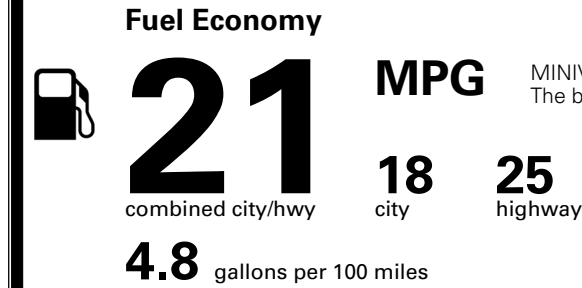

\$495.00
 \$2,500.00
 Included
 \$315.00
 \$45.00

MSRP INCLUDING OPTIONS

\$ 54,845.00

INLAND FREIGHT AND HANDLING

\$ 1,545.00

TOTAL MANUFACTURER'S SUGGESTED RETAIL PRICE ▶

\$ 56,390.00

TOTAL ADDITIONAL WEIGHT: 10.9

EPA DOT Fuel Economy and Environment

Gasoline Vehicle

You spend \$3,250 more in fuel costs over 5 years compared to the average new vehicle.

Annual fuel cost \$2,350

Actual results will vary for many reasons, including driving conditions and how you drive and maintain your vehicle. The average new vehicle gets 29 MPG and costs \$8,500 to fuel over 5 years. Cost estimates are based on 15,000 miles per year at \$ 3.30 per gallon. MPGe is miles per gasoline gallon equivalent. Vehicle emissions are a significant cause of climate change and smog.