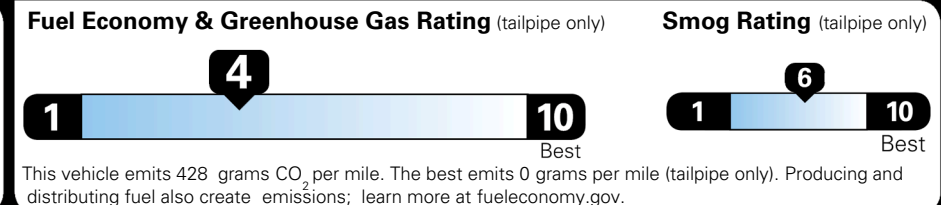

You spend $3,250 more in fuel costs over 5 years compared to the average new vehicle.

Annual fuel cost $2,350