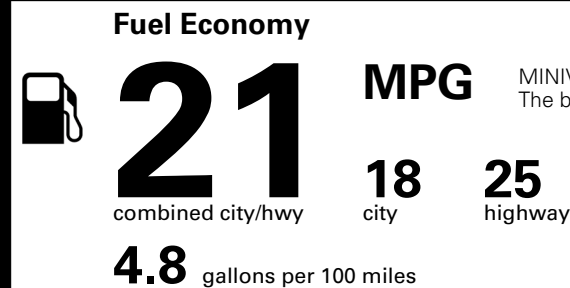

TOTAL MANUFACTURER'S SUGGESTED RETAIL PRICE ▶ \$ 49,365.00

TOTAL ADDITIONAL WEIGHT: 11.4

EPA DOT Fuel Economy and Environment

Gasoline Vehicle

You spend \$3,250 more in fuel costs over 5 years compared to the average new vehicle.