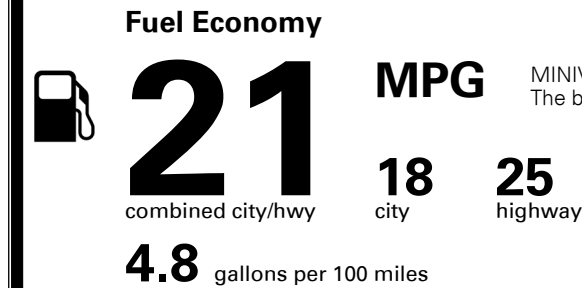

TOTAL MANUFACTURER'S SUGGESTED RETAIL PRICE ▶

\$ 53,315.00

TOTAL ADDITIONAL WEIGHT: 10.1

*Additional terms and conditions apply.
 **Kia Connect may be currently unavailable for some Model Year 2022 and newer vehicles sold or purchased in Massachusetts; please see owners.kia.com for more information.
 NOTE: When you purchase this vehicle, Kia America, Inc. collects personal information you provide to the dealership. For information on our collection and use of personal information and your rights, please see our Privacy Policy on www.kia.com.

EPA DOT Fuel Economy and Environment

Gasoline Vehicle

You spend
\$3,250
 more in fuel costs
 over 5 years
 compared to the
 average new vehicle.

Annual fuel cost
\$2,350

Actual results will vary for many reasons, including driving conditions and how you drive and maintain your vehicle. The average new vehicle gets 29 MPG and costs \$8,500 to fuel over 5 years. Cost estimates are based on 15,000 miles per year at \$ 3.30 per gallon. MPGe is miles per gasoline gallon equivalent. Vehicle emissions are a significant cause of climate change and smog.