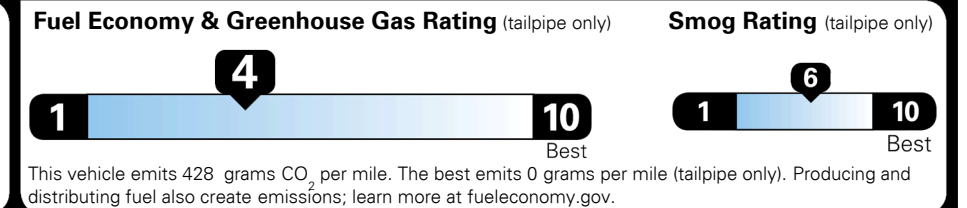

EPA DOT Fuel Economy and Environment

Gasoline Vehicle

You spend
\$3,250
 more in fuel costs
 over 5 years
 compared to the
 average new vehicle.

Annual fuel cost
\$2,350

Actual results will vary for many reasons, including driving conditions and how you drive and maintain your vehicle. The average new vehicle gets 29 MPG and costs \$8,500 to fuel over 5 years. Cost estimates are based on 15,000 miles per year at \$ 3.30 per gallon. MPGe is miles per gasoline gallon equivalent. Vehicle emissions are a significant cause of climate change and smog.