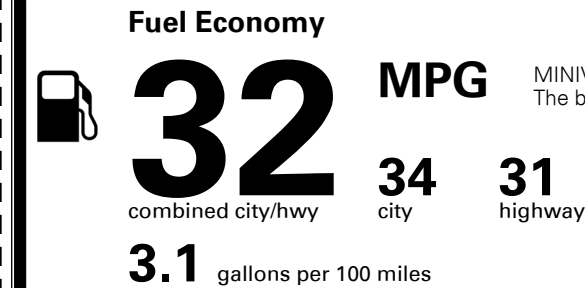

\$495.00
 \$1,000.00

\$315.00

\$ 49,900.00

\$ 1,495.00

\$ 51,395.00

EPA DOT Fuel Economy and Environment

MINIVANS range from 20 to 83 MPG. The best vehicle rates 146 MPGe.

You save \$750
 in fuel costs over 5 years compared to the average new vehicle.

Annual fuel cost \$1,550

Fuel Economy & Greenhouse Gas Rating (tailpipe only) Smog Rating (tailpipe only)

This vehicle emits 275 grams CO₂ per mile. The best emits 0 grams per mile (tailpipe only). Producing and distributing fuel also create emissions; learn more at fueleconomy.gov.