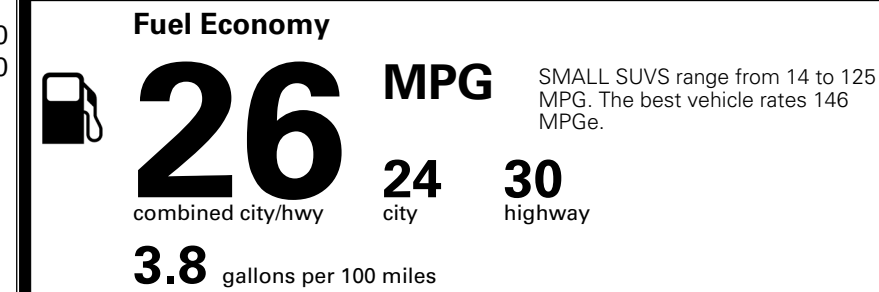

MSRP INCLUDING OPTIONS \$ 31,285.00

INLAND FREIGHT AND HANDLING \$ 1,495.00

TOTAL MANUFACTURER'S SUGGESTED RETAIL PRICE ▶ \$ 32,780.00

TOTAL ADDITIONAL WEIGHT: 6.6

*Additional terms and conditions apply.
 **Kia Connect may be currently unavailable for some Model Year 2022 and newer vehicles sold or purchased in Massachusetts; please see owners.kia.com for more information.
 NOTE: When you purchase this vehicle, Kia America, Inc. collects personal information you provide to the dealership. For information on our collection and use of personal information and your rights, please see our Privacy Policy on www.kia.com.

EPA DOT Fuel Economy and Environment

Gasoline Vehicle

You spend \$1,000 more in fuel costs over 5 years compared to the average new vehicle.

Annual fuel cost \$1,900

Actual results will vary for many reasons, including driving conditions and how you drive and maintain your vehicle. The average new vehicle gets 29 MPG and costs \$8,500 to fuel over 5 years. Cost estimates are based on 15,000 miles per year at \$ 3.30 per gallon. MPGe is miles per gasoline gallon equivalent. Vehicle emissions are a significant cause of climate change and smog.