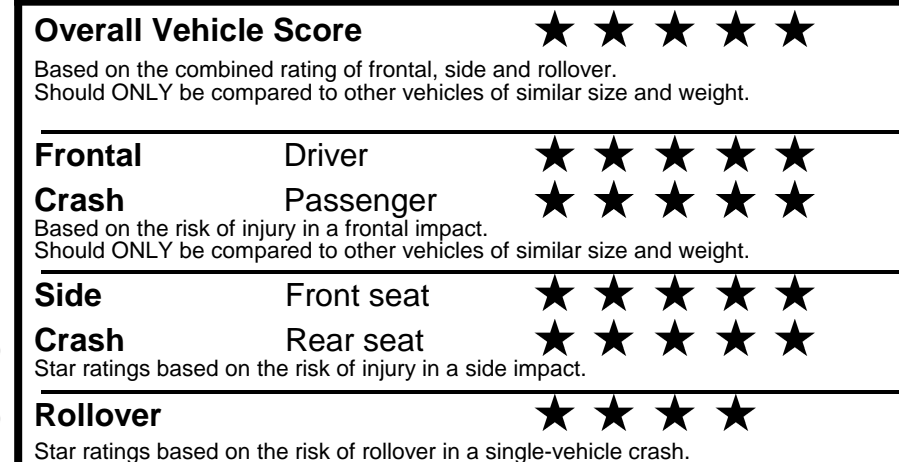

fueleconomy.gov

Calculate personalized estimates and compare vehicles

GOVERNMENT 5-STAR SAFETY RATINGS

Star ratings range from 1 to 5 stars (★★★★★) with 5 being the highest. Source: National Highway Traffic Safety Administration (NHTSA). www.safercar.gov or 1-888-327-4236