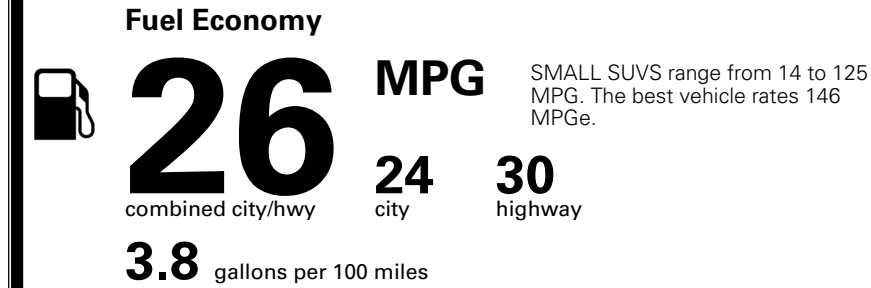

EPA DOT Fuel Economy and Environment

Gasoline Vehicle

You spend $1,000 more in fuel costs over 5 years compared to the average new vehicle.

Annual fuel cost $1,900