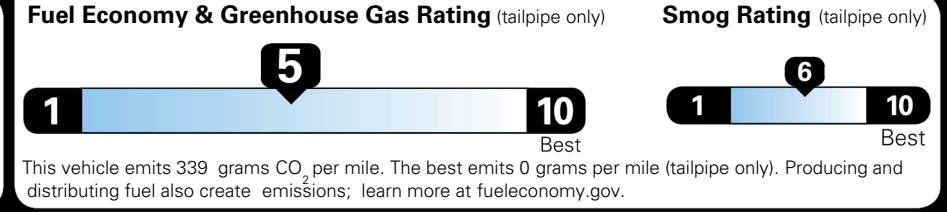

EPA DOT Fuel Economy and Environment

Gasoline Vehicle

You spend \$1,000 more in fuel costs over 5 years compared to the average new vehicle.

Annual fuel cost \$1,900

Actual results will vary for many reasons, including driving conditions and how you drive and maintain your vehicle. The average new vehicle gets 29 MPG and costs \$8,500 to fuel over 5 years. Cost estimates are based on 15,000 miles per year at \$ 3.30 per gallon. MPGe is miles per gasoline gallon equivalent. Vehicle emissions are a significant cause of climate change and smog.