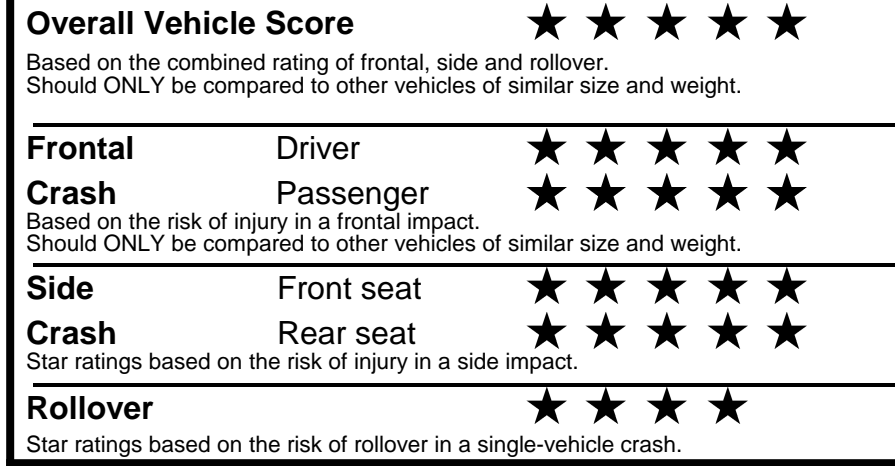

fueleconomy.gov
 Calculate personalized estimates and compare vehicles

Smartphone QR Code

GOVERNMENT 5-STAR SAFETY RATINGS

PARTS CONTENT INFORMATION

FOR VEHICLES IN THIS CAR LINE U.S./CANADIAN PARTS CONTENT: 55 %