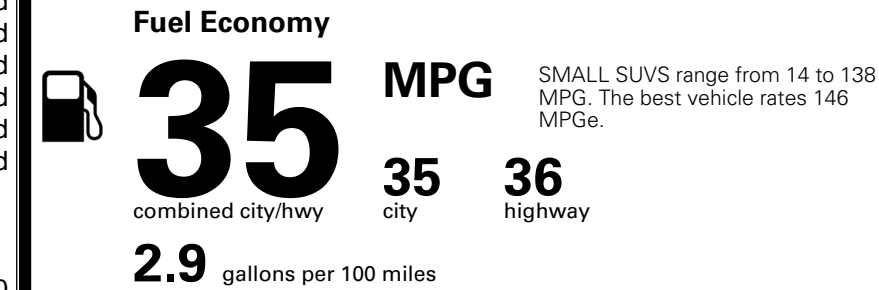

\$495.00
 \$1,000.00

\$200.00

MSRP INCLUDING OPTIONS

\$ 35,585.00

INLAND FREIGHT AND HANDLING

\$ 1,495.00

TOTAL MANUFACTURER'S SUGGESTED RETAIL PRICE ▶

\$ 37,080.00

TOTAL ADDITIONAL WEIGHT: 6.7

EPA DOT Fuel Economy and Environment

Gasoline Vehicle

You save
\$1,250
 in fuel costs
 over 5 years
 compared to the
 average new vehicle.

Annual fuel cost
\$1,350

Actual results will vary for many reasons, including driving conditions and how you drive and maintain your vehicle. The average new vehicle gets 29 MPG and costs \$8,000 to fuel over 5 years. Cost estimates are based on 15,000 miles per year at \$ 3.10 per gallon. MPGe is miles per gasoline gallon equivalent. Vehicle emissions are a significant cause of climate change and smog.