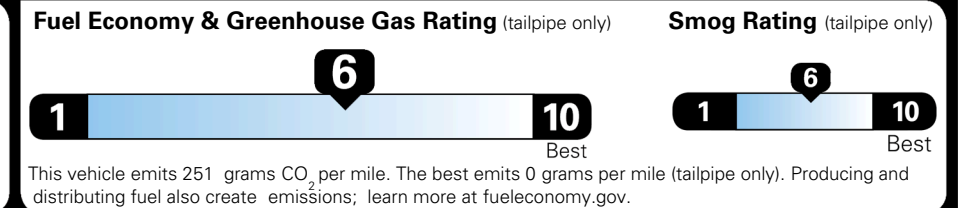

TOTAL ADDITIONAL WEIGHT: 6.7

EPA DOT Fuel Economy and Environment

Gasoline Vehicle

You save
\$1,250
 in fuel costs
 over 5 years
 compared to the
 average new vehicle.

Annual fuel cost
\$1,350

Actual results will vary for many reasons, including driving conditions and how you drive and maintain your vehicle. The average new vehicle gets 29 MPG and costs \$8,000 to fuel over 5 years. Cost estimates are based on 15,000 miles per year at \$ 3.10 per gallon. MPGe is miles per gasoline gallon equivalent. Vehicle emissions are a significant cause of climate change and smog.