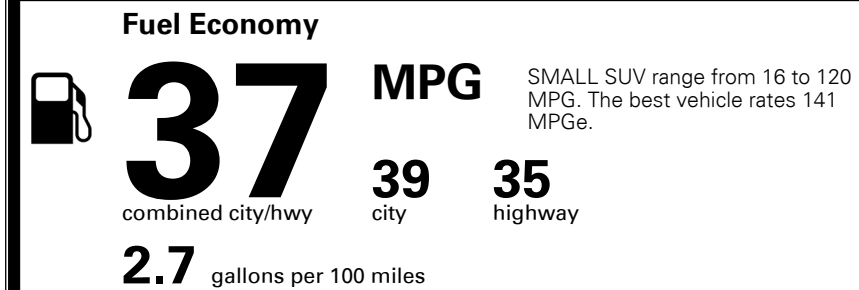

EXTERIOR
17" Alloy Wheels
LED Headlamps w/ Auto Light Control
LED Positioning Lamps
Heated Outside Mirrors w/ Turn Signal Indicators

WARRANTY
10 Year/100,000 Mile Limited Powertrain Warranty
5 Year/60,000 Mile Limited Basic Warranty
5 Year/60,000 Mile Roadside Assistance
*Ask dealer for details

MANUFACTURER'S SUGGESTED RETAIL PRICE ▶

$ 36,590.00

COMPARE EX HEV FEATURES

1. Added to/in place of standard S HEV features
2. Panoramic Sunroof w/ Power Sunshade
   - Smart Power Tailgate, height adjustable
   - Wireless Charging Pad
   - Front LED fog lamps
   - Enhanced Forward Collision Avoidance - Cyclist
   - Enhanced Forward Collision-Avoidance - Junction
   - Parking Distance Warning-Forward (PDW-F)
   - Smart Cruise Control w/ Stop & Go

Included
Included
Included
Included
Included
Included
Included
Included

ADDITIONAL INSTALLED EQUIPMENT:
(In addition to or in place of standard features)
Snow White Pearl Paint
Carpeted Floor Mats

$445.00
$210.00

MSRP INCLUDING OPTIONS

$ 37,245.00

INLAND FREIGHT AND HANDLING

$ 1,170.00

TOTAL MANUFACTURER'S SUGGESTED RETAIL PRICE ▶

$ 38,415.00

When you purchase this vehicle, Kia America, Inc. collects personal information you provide to the dealership. For information on our collection and use of personal information and your rights, please see our Privacy policy on www.kia.com.

TOTAL ADDITIONAL WEIGHT: 6.6

EPA DOT Fuel Economy and Environment

Gasoline Vehicle

You save $2,000
in fuel costs over 5 years compared to the average new vehicle.

Annual fuel cost $1,100