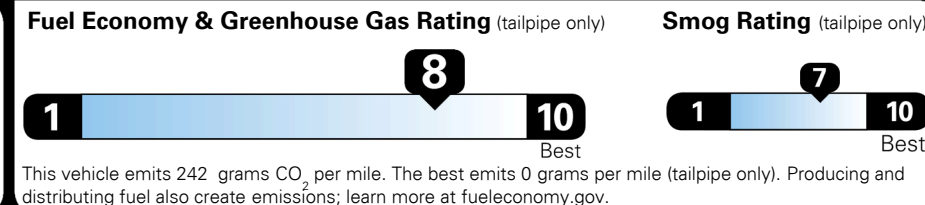

TOTAL ADDITIONAL WEIGHT: 6.6

EPA DOT Fuel Economy and Environment

Gasoline Vehicle

You save \$2,000
 in fuel costs over 5 years compared to the average new vehicle.

Annual fuel cost \$1,100

Actual results will vary for many reasons, including driving conditions and how you drive and maintain your vehicle. The average new vehicle gets 27 MPG and costs \$7,500 to fuel over 5 years. Cost estimates are based on 15,000 miles per year at \$ 2.70 per gallon. MPGe is miles per gasoline gallon equivalent. Vehicle emissions are a significant cause of climate change and smog.